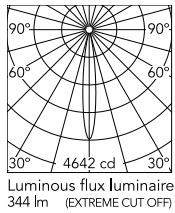

Physical

Colour	Polished Silver
Trim	No
Orientation	Adjustable
Net weight (kg)	0.23
IP internal	20

Download

Mounting instructions [↓ PDF](#)

Photometric Files

LDT / IES [↓ ZIP](#)

Technical Drawings

2D [↓ ZIP](#)

3D [↓ ZIP](#)

Ecodesign and Energy Labelling

 Replaceable (LED only) light source by a professional

Schematic light drawing

Beam Angle: 14°

h(m)	E(lx)	D(m)
1	4642	0.24
2	1160	0.48
3	516	0.72
4	290	0.95
5	186	1.19