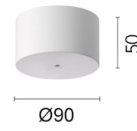

REQUIRED
Accessory

08.8783.30ADA

Surface Power Supply Rose Dali