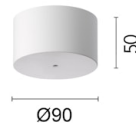

REQUIRED  
Accessory

08.8783.14A

Surface Power Supply Rose

REQUIRED  
Accessory

08.8783.14ADA

Surface Power Supply Rose Dali

REQUIRED  
Accessory

08.8783.30A