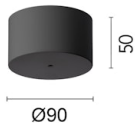

REQUIRED
Accessory

08.8783.14ADA

Surface Power Supply Rose Dali