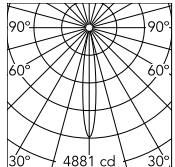

Physical

Colour	Polished Silver
Trim	No
Orientation	Adjustable
Net weight (kg)	0.23
IP internal	20

Download

Mounting instructions [↓ PDF](#)

Photometric Files

LDT / IES [↓ ZIP](#)

Technical Drawings

2D [↓ ZIP](#)

3D [↓ ZIP](#)

Ecodesign and Energy Labelling

Schematic light drawing

Beam Angle: 14°

h(m)	E(lx)	D(m)
1	4881	0.24
2	1220	0.49
3	542	0.73
4	305	0.97
5	195	1.21

Luminous flux luminaire
365 lm (EXTREME CUT OFF)