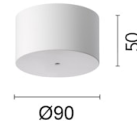

REQUIRED
Accessory

08.8783.30ADA

Surface Power Supply Rose Dali