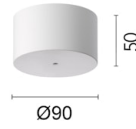

REQUIRED
Accessory

08.8783.30A

Surface Power Supply Rose