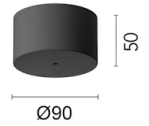

REQUIRED
Power supply

Electrical

60.9207

Casambi continuous current power supply, dimmable 220/240V - 50/60Hz, 300mA - 16W / 350mA - 18,5W / 400mA - 21,5W / 450 mA - 24W / 500mA - 27W / 600mA - 32W / 650 mA - 35W / 700 mA - 36W /750 /800 /900 /1000 /1050 /1200 mA - 38W.

REQUIRED
Power supply

Electrical

60.9222

Continuous current power supply of 12-20W, 110/240V - 50/60Hz with power current selected through adjustable 250mA - 12W / 350mA - 17W / 400mA - 19W / 450 / 500/ 550 / 600 / 700mA - 20W regulable Dali 1 & Dali 2

REQUIRED
Power supply

Electrical

60.9467

Mains dimming 20W Constant current power supply, AC phase-cut adjustable, trailing & leading edge dimming, 220/240V - 50/60Hz, with dip-switch programmable power supply current. Output current: 900mA - 20W / 850mA - 20W / 800mA - 20W / 750mA - 20W / 70...

REQUIRED
Accessory

08.8783.14A

Surface Power Supply Rose