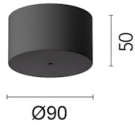

REQUIRED
Accessory

08.8783.14ADA

Surface Power Supply Rose Dali