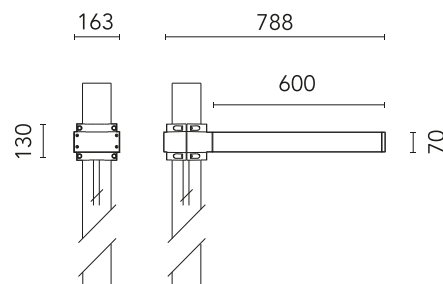

FLOS

FA53910206 Grey

Dooku 600 Single Top Pole Ø76 mm Symmetric Optic

Designed by FLOS Outdoor, 2014

LED source included. Integrated power supply 220-240V ON/OFF and dimmable 1-10V or DALI. Fixing bracket included. Equipped with a 400mm protruding neoprene cable section and IP68 connectors. Smart-City version available upon request. Single socket for 76mm diameter post. The post must be ordered separately. Smart-City version available upon request.

Physical

Colour	Grey
Orientation	Fixed
Net weight (kg)	6.7
Package height (mm)	805
Package width (mm)	175
Package length (mm)	150
Package volume (m3)	0.02
IP internal	65

Download

[Mounting instructions](#)  ZIP

Accessories & Power Supply

REQUIRED
Pole

FA24833

Pole Ø76 mm h 3500 mm(with
Base)

REQUIRED
Pole

FA25033

Pole Ø76 mm h 3500 mm (+500
mm In-ground)

REQUIRED
Pole

FA24933

Pole Ø76 mm h 4500 mm(with
Base)

REQUIRED
Pole

FA25133

Pole Ø76 mm h 4500 mm (+500
mm In-ground)

OPTIONAL
Accessory

FA990E00A000

S.P.D. (SURGE PROTECTION
DEVICE)