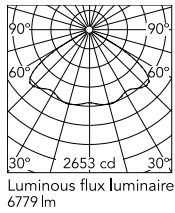

Physical

Colour	Grey
Orientation	Fixed
Net weight (kg)	6.7
Package height (mm)	805
Package width (mm)	175
Package length (mm)	150
Package volume (m3)	0.02
IP internal	65

Download

[Mounting instructions](#)  ZIP

Photometric Files

[LDT / IES](#)  ZIP

Technical Drawings

[2D](#)  ZIP

[3D](#)  ZIP

Schematic light drawing

Photometric

Light distribution	Symmetric
CCT (K)	2700
CRI>	80
Beam angle C0-180 (°)	120
Beam angle C90-270 (°)	120
Extreme cut off	No