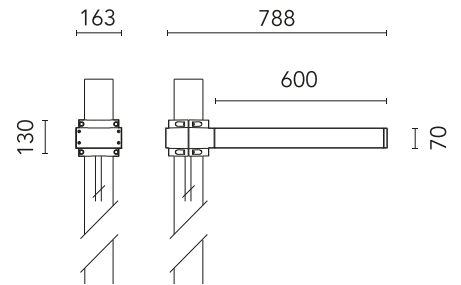

FLOS

FA53900306 Grey

Dooku 600 Single Top Pole Ø76 mm Symmetric Optic

Designed by FLOS Outdoor, 2014

LED source included. Integrated power supply 220-240V ON/OFF and dimmable 1-10V or DALI. Fixing bracket included. Equipped with a 400mm protruding neoprene cable section and IP68 connectors. Smart-City version available upon request. Single socket for 76mm diameter post. The post must be ordered separately. Smart-City version available upon request.

Physical

Colour	Grey
Orientation	Fixed
Net weight (kg)	6.89
Package height (mm)	805
Package width (mm)	175
Package length (mm)	150
Package volume (m3)	0.02
IP internal	65

Download

[Mounting instructions](#)  ZIP

Accessories & Power Supply

REQUIRED
Pole

FA24833

Pole Ø76 mm h 3500 mm(with
Base)

REQUIRED
Pole

FA25033

Pole Ø76 mm h 3500 mm (+500
mm In-ground)

REQUIRED
Pole

FA24933

Pole Ø76 mm h 4500 mm(with
Base)

REQUIRED
Pole

FA25133

Pole Ø76 mm h 4500 mm (+500
mm In-ground)

OPTIONAL
Accessory

FA990E00A000

S.P.D. (SURGE PROTECTION
DEVICE)