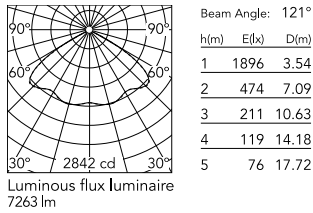

Physical

Colour	Grey
Orientation	Fixed
Net weight (kg)	6.89
Package height (mm)	805
Package width (mm)	175
Package length (mm)	150
Package volume (m3)	0.02
IP internal	65

Download

[Mounting instructions](#)  ZIP

Photometric Files

[LDT / IES](#)  ZIP

Technical Drawings

[2D](#)  ZIP

[3D](#)  ZIP

Schematic light drawing

Photometric

Light distribution	Symmetric
CCT (K)	3000
CRI>	80
Beam angle C0-180 (°)	120
Beam angle C90-270 (°)	120
Extreme cut off	No