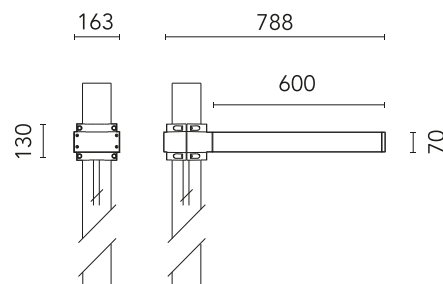

## Dooku 600 Single Top Pole Ø76 mm Foot&Cycle Optic

Designed by FLOS Outdoor, 2014

LED source included. Integrated power supply 220-240V ON/OFF and dimmable 1-10V or DALI. Fixing bracket included. Equipped with a 400mm protruding neoprene cable section and IP68 connectors. Smart-City version available upon request. Single socket for 76mm diameter post. The post must be ordered separately. Smart-City version available upon request.

### Main specifications

EAN	8054793679341
Mounting	Pole Top
Environments	Outdoor wet location
Light source type	LED
Light sources included	Yes
LED type	Power LED
Number of lamps	1
Power (W)	67
System power (W)	78
Source flux (lm)	9126
Lumen Output (lm)	6932

### Physical

Colour	Grey
Orientation	Fixed
Net weight (kg)	6.7
Package height (mm)	805
Package width (mm)	175
Package length (mm)	150
Package volume (m3)	0.02
IP internal	65

## Accessories & Power Supply

REQUIRED  
Pole

FA24833

Pole Ø76 mm h 3500 mm(with  
Base)

REQUIRED  
Pole

FA25033

Pole Ø76 mm h 3500 mm (+500  
mm In-ground)

REQUIRED  
Pole