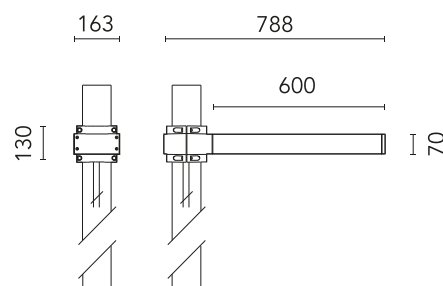

FLOS

FA53917606 Grey

Dooku 600 Single Top Pole Ø76 mm Asymmetric Optic

Designed by FLOS Outdoor, 2014

LED source included. Integrated power supply 220-240V ON/OFF and dimmable 1-10V or DALI. Fixing bracket included. Equipped with a 400mm protruding neoprene cable section and IP68 connectors. Smart-City version available upon request. Single socket for 76mm diameter post. The post must be ordered separately. Smart-City version available upon request.

Physical

Colour	Grey
Orientation	Fixed
Net weight (kg)	6.7
Package height (mm)	805
Package width (mm)	175
Package length (mm)	150
Package volume (m3)	0.02
IP internal	65

Download

[Mounting instructions](#)  ZIP

Ecodesign and Energy Labelling

This product contains a light source of energy efficiency class E

Accessories & Power Supply

REQUIRED
Pole

FA24833

Pole Ø76 mm h 3500 mm(with
Base)

REQUIRED
Pole

FA25033

Pole Ø76 mm h 3500 mm (+500
mm In-ground)

REQUIRED
Pole

FA24933

Pole Ø76 mm h 4500 mm(with
Base)

REQUIRED
Pole

FA25133

Pole Ø76 mm h 4500 mm (+500
mm In-ground)

OPTIONAL
Accessory