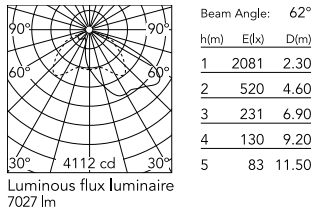

Physical

Colour	Grey
Orientation	Fixed
Net weight (kg)	6.7
Package height (mm)	805
Package width (mm)	175
Package length (mm)	150
Package volume (m3)	0.02
IP internal	65

Download

[Mounting instructions](#)  ZIP

Photometric Files

[LDT / IES](#)  ZIP

Technical Drawings

[2D](#)  ZIP

[3D](#)  ZIP

Schematic light drawing

Photometric

Light distribution	Asymmetric
CCT (K)	4000
CRI>	80
Extreme cut off	No