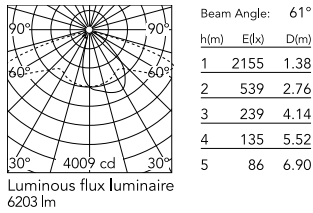

Physical

Colour	Grey
Orientation	Fixed
Net weight (kg)	6.7
Package height (mm)	805
Package width (mm)	175
Package length (mm)	150
Package volume (m3)	0.02
IP internal	65

Download

[Mounting instructions](#)  ZIP

Photometric Files

[LDT / IES](#)  ZIP

Technical Drawings

[2D](#)  ZIP

[3D](#)  ZIP

Schematic light drawing

Photometric

Light distribution	Asymmetric
CCT (K)	2700
CRI>	80
Extreme cut off	No