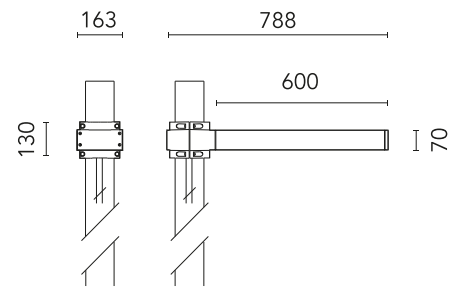

FLOS

FA53910406 Grey

Dooku 600 Single Top Pole Ø76 mm Asymmetric Optic

Designed by FLOS Outdoor, 2014

LED source included. Integrated power supply 220-240V ON/OFF and dimmable 1-10V or DALI. Fixing bracket included. Equipped with a 400mm protruding neoprene cable section and IP68 connectors. Smart-City version available upon request. Single socket for 76mm diameter post. The post must be ordered separately. Smart-City version available upon request.

Physical

Colour	Grey
Orientation	Fixed
Net weight (kg)	6.7
Package height (mm)	805
Package width (mm)	175
Package length (mm)	150
Package volume (m3)	0.02
IP internal	65

Download

[Mounting instructions](#)  ZIP

Ecodesign and Energy Labelling

This product contains a light source of energy efficiency class E

Accessories & Power Supply

REQUIRED
Pole

FA24833

Pole Ø76 mm h 3500 mm(with
Base)

REQUIRED
Pole

FA25033

Pole Ø76 mm h 3500 mm (+500
mm In-ground)

REQUIRED
Pole

FA24933

Pole Ø76 mm h 4500 mm(with
Base)

REQUIRED
Pole

FA25133

Pole Ø76 mm h 4500 mm (+500
mm In-ground)

OPTIONAL
Accessory