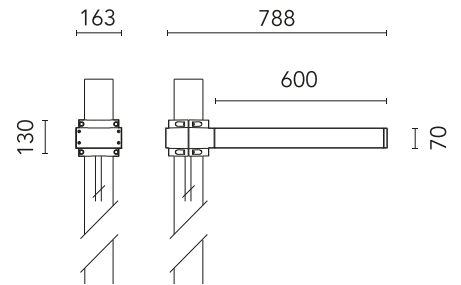

FLOS

FA53900606 Grey

Dooku 600 Single Top Pole Ø76 mm Asymmetric Optic

Designed by FLOS Outdoor, 2014

LED source included. Integrated power supply 220-240V ON/OFF and dimmable 1-10V or DALI. Fixing bracket included. Equipped with a 400mm protruding neoprene cable section and IP68 connectors. Smart-City version available upon request. Single socket for 76mm diameter post. The post must be ordered separately. Smart-City version available upon request.

Physical

Colour	Grey
Orientation	Fixed
Net weight (kg)	6.85
Package height (mm)	805
Package width (mm)	175
Package length (mm)	150
Package volume (m3)	0.02
IP internal	65

Download

[Mounting instructions](#)  ZIP

Ecodesign and Energy Labelling

This product contains a light source of energy efficiency class E

Accessories & Power Supply

REQUIRED
Pole

FA24833

Pole Ø76 mm h 3500 mm(with
Base)

REQUIRED
Pole

FA25033

Pole Ø76 mm h 3500 mm (+500
mm In-ground)

REQUIRED
Pole

FA24933

Pole Ø76 mm h 4500 mm(with
Base)

REQUIRED
Pole

FA25133

Pole Ø76 mm h 4500 mm (+500
mm In-ground)

OPTIONAL
Accessory