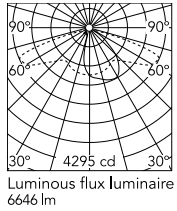

Physical

Colour	Grey
Orientation	Fixed
Net weight (kg)	6.85
Package height (mm)	805
Package width (mm)	175
Package length (mm)	150
Package volume (m3)	0.02
IP internal	65

Download

[Mounting instructions](#)  ZIP

Photometric Files

[LDT / IES](#)  ZIP

Technical Drawings

[2D](#)  ZIP

[3D](#)  ZIP

Schematic light drawing

Photometric

Light distribution	Asymmetric
CCT (K)	3000
CRI>	80
Extreme cut off	No