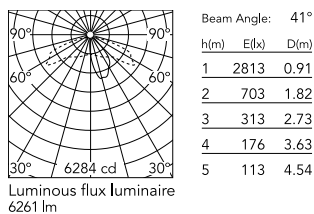

Physical

Colour	Grey
Orientation	Fixed
Net weight (kg)	6.7
Package height (mm)	805
Package width (mm)	175
Package length (mm)	150
Package volume (m3)	0.02
IP internal	65

Download

[Mounting instructions](#)  ZIP

Photometric Files

[LDT / IES](#)  ZIP

Technical Drawings

[2D](#)  ZIP

[3D](#)  ZIP

Schematic light drawing

Photometric

Light distribution	Asymmetric
CCT (K)	2700
CRI>	80
Extreme cut off	No