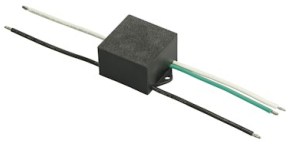

FLOS

FA53914406 Grey

Dooku 600 Single Top Pole Ø102 mm Asymmetric Optic

Designed by FLOS Outdoor, 2014

LED source included. Integrated power supply 220-240V ON/OFF and dimmable 1-10V or DALI. Fixing bracket included. Equipped with a 400mm protruding neoprene cable section and IP68 connectors. Smart-City version available upon request. Single socket for 102mm diameter post. The post must be ordered separately. Smart-City version available upon request.

Ecodesign and Energy Labelling

This product contains a light source of energy efficiency class E

Accessories & Power Supply

REQUIRED
Pole

FA414033

Pole Ø 102 mm h 4000 mm With
Base

REQUIRED
Pole

FA414533

Pole Ø 102 mm h 4000 mm (+500
mm In-ground)

REQUIRED
Pole

FA415033

Pole Ø 102 mm h 5000 mm With
Base

REQUIRED
Pole

FA415533

Pole Ø 102 mm h 5000 mm (+500
mm In-ground)

OPTIONAL
Accessory

F990E00A000

S.P.D. (SURGE PROTECTION
DEVICE)

OPTIONAL
Accessory

FA116

Base Plate and Fixing Bolts for
Pole Ø 102 mm h 4000/5000 mm
with Base