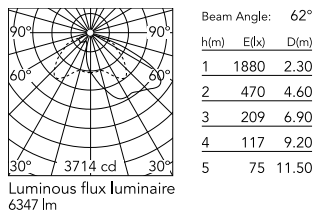

Physical

Colour	Grey
Orientation	Fixed
Net weight (kg)	6.7
Package height (mm)	805
Package width (mm)	175
Package length (mm)	150
Package volume (m3)	0.02
IP internal	65

Download

[Mounting instructions](#)  ZIP

Photometric Files

[LDT / IES](#)  ZIP

Technical Drawings

[2D](#)  ZIP

[3D](#)  ZIP

Schematic light drawing

Photometric

Light distribution	Asymmetric
CCT (K)	2700
CRI>	80
Extreme cut off	No