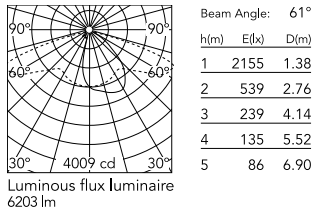

Physical

Colour	Anthracite
Orientation	Fixed
Net weight (kg)	6.7
Package height (mm)	805
Package width (mm)	175
Package length (mm)	150
Package volume (m3)	0.02
IP internal	65

Download

[Mounting instructions](#)  ZIP

Photometric Files

[LDT / IES](#)  ZIP

Technical Drawings

[2D](#)  ZIP

[3D](#)  ZIP

Schematic light drawing

Photometric

Light distribution	Asymmetric
CCT (K)	2700
CRI>	80
Extreme cut off	No