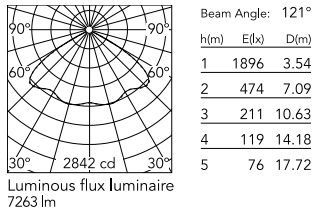

Physical

Colour	Anthracite
Orientation	Fixed
Net weight (kg)	13.8
Package height (mm)	825
Package width (mm)	380
Package length (mm)	185
Package volume (m ³)	0.06
IP internal	65

Download

[Mounting instructions](#)  ZIP

Photometric Files

[LDT / IES](#)  ZIP

Technical Drawings

[2D](#)  ZIP

[3D](#)  ZIP

Schematic light drawing

Photometric

Light distribution	Symmetric
CCT (K)	3000
CRI>	80
Beam angle C0-180 (°)	120
Beam angle C90-270 (°)	120
Extreme cut off	No