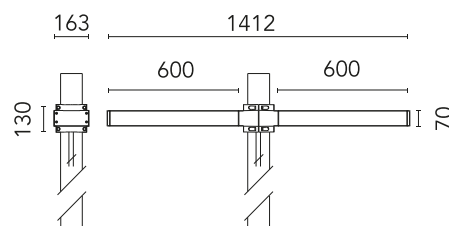

FLOS

FA53901233 Anthracite

Dooku 600 Double Top Pole Ø76 mm Symmetric Optic

Designed by FLOS Outdoor, 2014

LED source included. Integrated power supply 220-240V ON/OFF and dimmable 1-10V or DALI. Fixing bracket included. Equipped with a 400mm protruding neoprene cable section and IP68 connectors. Double socket for 76mm diameter post. The post must be ordered separately. Smart-City version available upon request.

Physical

Colour	Anthracite
Orientation	Fixed
Net weight (kg)	13.8
Package height (mm)	825
Package width (mm)	380
Package length (mm)	185
Package volume (m ³)	0.06
IP internal	65

Download

[Mounting instructions](#)  ZIP

REQUIRED
Pole

FA25033

Pole Ø76 mm h 3500 mm (+500
mm In-ground)

REQUIRED
Pole

FA24933

Pole Ø76 mm h 4500 mm(with
Base)

REQUIRED
Pole

FA25133

Pole Ø76 mm h 4500 mm (+500
mm In-ground)

OPTIONAL
Accessory

F990E00A000

S.P.D. (SURGE PROTECTION
DEVICE)

OPTIONAL
Accessory

FA116

Base Plate and Fixing Bolts for
Pole Ø 102 mm h 4000/5000 mm
with Base