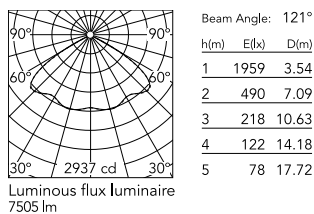

Physical

Colour	Anthracite
Orientation	Fixed
Net weight (kg)	13.08
Package height (mm)	805
Package width (mm)	175
Package length (mm)	150
Package volume (m ³)	0.02
IP internal	65

Download

[Mounting instructions](#)  ZIP

Photometric Files

[LDT / IES](#)  ZIP

Technical Drawings

[2D](#)  ZIP

[3D](#)  ZIP

Schematic light drawing

Photometric

Beam angle C0-180 (°) 120