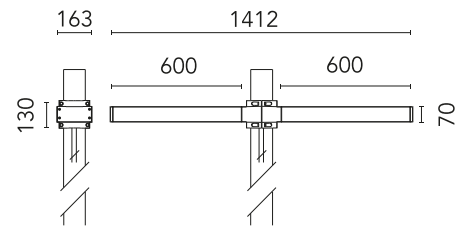

FLOS

FA53901133-300 Anthracite

Dooku 600 Double Top Pole Ø76 mm Symmetric Optic Dimmable Dali

Designed by FLOS Outdoor

LED source included. Integrated power supply 220-240V ON/OFF and dimmable 1-10V or DALI. Fixing bracket included. Equipped with a 400mm protruding neoprene cable section and IP68 connectors. Double socket for 76mm diameter post. The post must be ordered separately. Smart-City version available upon request.

Are you a professional and your project needs consulting and support?

[BOOK AN APPOINTMENT](#)

Main specifications

EAN	8054793679501
Mounting	Pole Top
Power (W)	67
Source flux (lm)	18252
Lumen Output (lm)	15010

Physical

Colour	Anthracite
Orientation	Fixed
Net weight (kg)	13.08
Package height (mm)	805
Package width (mm)	175
Package length (mm)	150
Package volume (m ³)	0.02
IP internal	65

Download

[Mounting instructions](#)  ZIP

Photometric Files

[LDT / IES](#)  ZIP

Technical Drawings

[2D](#)  ZIP

[3D](#)  ZIP

Schematic light drawing

Photometric

Beam angle C0-180 (°) 120