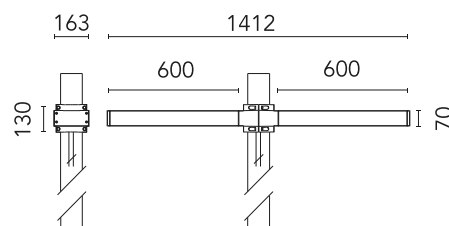

FLOS

FA53911006 Grey

Dooku 600 Double Top Pole Ø76 mm Street Optic

Designed by FLOS Outdoor, 2014

LED source included. Integrated power supply 220-240V ON/OFF and dimmable 1-10V or DALI. Fixing bracket included. Equipped with a 400mm protruding neoprene cable section and IP68 connectors. Double socket for 76mm diameter post. The post must be ordered separately. Smart-City version available upon request.

Are you a professional and your project needs consulting and support?

[BOOK AN APPOINTMENT](#)

Main specifications

EAN	8054793683072
Mounting	Pole Top
Environments	Outdoor wet location
Light source type	LED
Light sources included	Yes
LED type	Power LED
Number of lamps	2
Power (W)	67
System power (W)	2X78
Source flux (lm)	16486
Lumen Output (lm)	12406

Physical

Colour	Grey
Orientation	Fixed
Net weight (kg)	13.8
Package height (mm)	825
Package width (mm)	380
Package length (mm)	185
Package volume (m3)	0.06
IP internal	65

Download

[Mounting instructions](#)  ZIP

Pole Ø76 mm h 3500 mm (+500
mm In-ground)

REQUIRED
Pole

FA24933

Pole Ø76 mm h 4500 mm(with
Base)

REQUIRED
Pole

FA25133

Pole Ø76 mm h 4500 mm (+500
mm In-ground)

OPTIONAL
Accessory