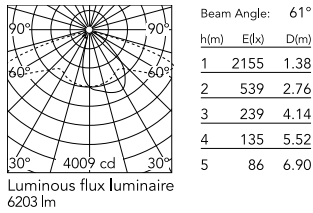

Physical

Colour	Grey
Orientation	Fixed
Net weight (kg)	13.8
Package height (mm)	825
Package width (mm)	380
Package length (mm)	185
Package volume (m3)	0.06
IP internal	65

Download

[Mounting instructions](#)  ZIP

Photometric Files

[LDT / IES](#)  ZIP

Technical Drawings

[2D](#)  ZIP

[3D](#)  ZIP

Schematic light drawing

Photometric

Light distribution	Asymmetric
CCT (K)	2700
CRI>	80
Extreme cut off	No