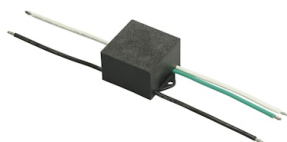

FLOS

FA53901533 Anthracite

Dooku 600 Double Top Pole Ø76 mm Street Optic

Designed by FLOS Outdoor, 2014

LED source included. Integrated power supply 220-240V ON/OFF and dimmable 1-10V or DALI. Fixing bracket included. Equipped with a 400mm protruding neoprene cable section and IP68 connectors. Double socket for 76mm diameter post. The post must be ordered separately. Smart-City version available upon request.

Ecodesign and Energy Labelling

This product contains a light source of energy efficiency class E

Accessories & Power Supply

REQUIRED
Pole

FA24833

Pole Ø76 mm h 3500 mm(with
Base)

REQUIRED
Pole

FA25033

Pole Ø76 mm h 3500 mm (+500
mm In-ground)

REQUIRED
Pole

FA24933

Pole Ø76 mm h 4500 mm(with
Base)

REQUIRED
Pole

FA25133

Pole Ø76 mm h 4500 mm (+500
mm In-ground)

OPTIONAL
Accessory

F990E00A000

S.P.D. (SURGE PROTECTION
DEVICE)

OPTIONAL
Accessory

FA116

Base Plate and Fixing Bolts for
Pole Ø 102 mm h 4000/5000 mm
with Base