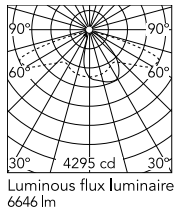

Physical

Colour	Anthracite
Orientation	Fixed
Net weight (kg)	13.8
Package height (mm)	825
Package width (mm)	380
Package length (mm)	185
Package volume (m3)	0.06
IP internal	65

Download

[Mounting instructions](#)  ZIP

Photometric Files

[LDT / IES](#)  ZIP

Technical Drawings

[2D](#)  ZIP

[3D](#)  ZIP

Schematic light drawing

Photometric

Light distribution	Asymmetric
CCT (K)	3000
CRI>	80
Extreme cut off	No