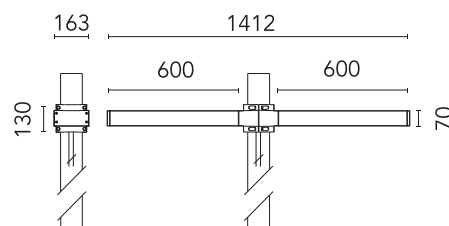

FLOS

FA53901533 Anthracite

Dooku 600 Double Top Pole Ø76 mm Street Optic

Designed by FLOS Outdoor, 2014

LED source included. Integrated power supply 220-240V ON/OFF and dimmable 1-10V or DALI. Fixing bracket included. Equipped with a 400mm protruding neoprene cable section and IP68 connectors. Double socket for 76mm diameter post. The post must be ordered separately. Smart-City version available upon request.

Physical

Colour	Anthracite
Orientation	Fixed
Net weight (kg)	13.8
Package height (mm)	825
Package width (mm)	380
Package length (mm)	185
Package volume (m3)	0.06
IP internal	65

Download

[Mounting instructions](#)  ZIP

Ecodesign and Energy Labelling

This product contains a light source of energy efficiency class E

Accessories & Power Supply

REQUIRED
Pole

FA24833

Pole Ø76 mm h 3500 mm(with
Base)

REQUIRED
Pole

FA25033

Pole Ø76 mm h 3500 mm (+500
mm In-ground)

REQUIRED
Pole

FA24933

Pole Ø76 mm h 4500 mm(with
Base)

REQUIRED
Pole

FA25133

Pole Ø76 mm h 4500 mm (+500
mm In-ground)

OPTIONAL
Accessory