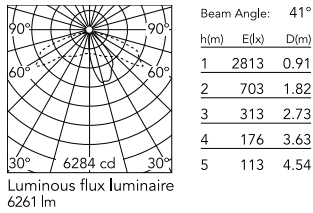

Physical

Colour	Anthracite
Orientation	Fixed
Net weight (kg)	13.8
Package height (mm)	825
Package width (mm)	380
Package length (mm)	185
Package volume (m3)	0.06
IP internal	65

Download

[Mounting instructions](#)  ZIP

Photometric Files

[LDT / IES](#)  ZIP

Technical Drawings

[2D](#)  ZIP

[3D](#)  ZIP

Schematic light drawing

Photometric

Light distribution	Asymmetric
CCT (K)	2700
CRI>	80
Extreme cut off	No