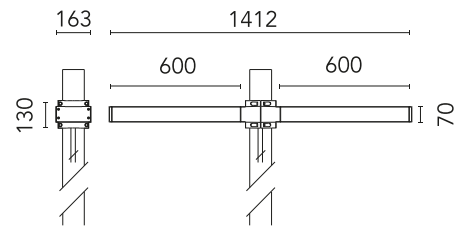

FLOS

FA53911233 Anthracite

Dooku 600 Double Top Pole Ø76 mm Foot&Cycle Optic

Designed by FLOS Outdoor, 2014

LED source included. Integrated power supply 220-240V ON/OFF and dimmable 1-10V or DALI. Fixing bracket included. Equipped with a 400mm protruding neoprene cable section and IP68 connectors. Double socket for 76mm diameter post. The post must be ordered separately. Smart-City version available upon request.

Physical

Colour	Anthracite
Orientation	Fixed
Net weight (kg)	13.8
Package height (mm)	825
Package width (mm)	380
Package length (mm)	185
Package volume (m3)	0.06
IP internal	65

Download

[Mounting instructions](#)  ZIP

Ecodesign and Energy Labelling

This product contains a light source of energy efficiency class E

Accessories & Power Supply

REQUIRED
Pole

FA24833

Pole Ø76 mm h 3500 mm(with
Base)

REQUIRED
Pole

FA25033

Pole Ø76 mm h 3500 mm (+500
mm In-ground)

REQUIRED
Pole

FA24933

Pole Ø76 mm h 4500 mm(with
Base)

REQUIRED
Pole

FA25133

Pole Ø76 mm h 4500 mm (+500
mm In-ground)

OPTIONAL
Accessory