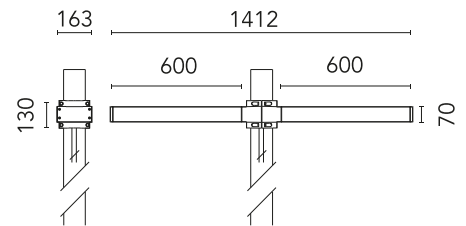

## Dooku 600 Double Top Pole Ø76 mm Foot&Cycle Optic

Designed by FLOS Outdoor, 2014

LED source included. Integrated power supply 220-240V ON/OFF and dimmable 1-10V or DALI. Fixing bracket included. Equipped with a 400mm protruding neoprene cable section and IP68 connectors. Double socket for 76mm diameter post. The post must be ordered separately. Smart-City version available upon request.

### Main specifications

EAN	8054793679723
Mounting	Pole Top
Environments	Outdoor wet location
Light source type	LED
Light sources included	Yes
LED type	Power LED
Number of lamps	2
Power (W)	67
System power (W)	2X78
Source flux (lm)	17664
Lumen Output (lm)	13416

### Physical

Colour	Anthracite
Orientation	Fixed
Net weight (kg)	13.8
Package height (mm)	825
Package width (mm)	380
Package length (mm)	185
Package volume (m3)	0.06
IP internal	65

## Accessories & Power Supply

REQUIRED  
Pole

FA24833

Pole Ø76 mm h 3500 mm(with  
Base)

REQUIRED  
Pole

FA25033

Pole Ø76 mm h 3500 mm (+500  
mm In-ground)

REQUIRED  
Pole