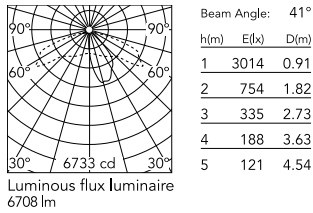

### Physical

Colour	Anthracite
Orientation	Fixed
Net weight (kg)	13.8
Package height (mm)	825
Package width (mm)	380
Package length (mm)	185
Package volume (m3)	0.06
IP internal	65

### Photometric Files

[LDT / IES](#)  ZIP

### Technical Drawings

[2D](#)  ZIP

[3D](#)  ZIP

## Schematic light drawing