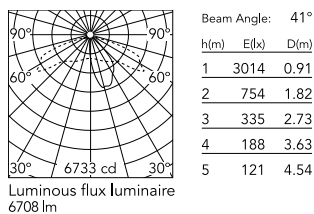

Schematic light drawing