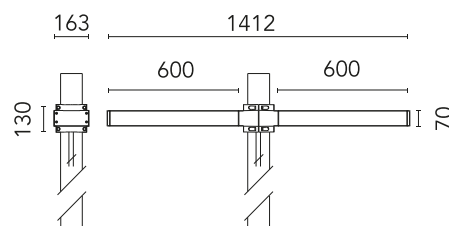

## Dooku 600 Double Top Pole Ø76 mm Foot&Cycle Optic

Designed by FLOS Outdoor, 2014

LED source included. Integrated power supply 220-240V ON/OFF and dimmable 1-10V or DALI. Fixing bracket included. Equipped with a 400mm protruding neoprene cable section and IP68 connectors. Double socket for 76mm diameter post. The post must be ordered separately. Smart-City version available upon request.

### Main specifications

EAN	8054793679693
Mounting	Pole Top
Environments	Outdoor wet location
Light source type	LED
Light sources included	Yes
LED type	Power LED
Number of lamps	2
Power (W)	67
System power (W)	2X78
Source flux (lm)	17664
Lumen Output (lm)	13416

### Physical

Colour	Grey
Orientation	Fixed
Net weight (kg)	13.8
Package height (mm)	825
Package width (mm)	380
Package length (mm)	185
Package volume (m3)	0.06
IP internal	65

## Accessories & Power Supply

REQUIRED  
Pole

FA24833

Pole Ø76 mm h 3500 mm(with  
Base)

REQUIRED  
Pole

FA25033

Pole Ø76 mm h 3500 mm (+500  
mm In-ground)

REQUIRED  
Pole