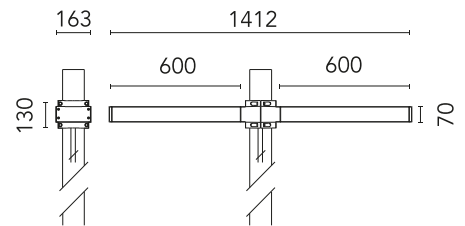

FLOS

FA53901733 Anthracite

Dooku 600 Double Top Pole Ø76 mm Foot&Cycle Optic

Designed by FLOS Outdoor, 2014

LED source included. Integrated power supply 220-240V ON/OFF and dimmable 1-10V or DALI. Fixing bracket included. Equipped with a 400mm protruding neoprene cable section and IP68 connectors. Double socket for 76mm diameter post. The post must be ordered separately. Smart-City version available upon request.

Physical

Colour	Anthracite
Orientation	Fixed
Net weight (kg)	13.8
Package height (mm)	825
Package width (mm)	380
Package length (mm)	185
Package volume (m ³)	0.06
IP internal	65

Download

Mounting instructions [↓ ZIP](#)

Ecodesign and Energy Labelling

This product contains a light source of energy efficiency class E

Accessories & Power Supply

REQUIRED
Pole

FA24833

Pole Ø76 mm h 3500 mm (with
Base)

REQUIRED
Pole

FA25033

Pole Ø76 mm h 3500 mm (+500
mm In-ground)

REQUIRED
Pole

FA24933

Pole Ø76 mm h 4500 mm (with
Base)

REQUIRED
Pole

FA25133

Pole Ø76 mm h 4500 mm (+500
mm In-ground)

OPTIONAL
Accessory