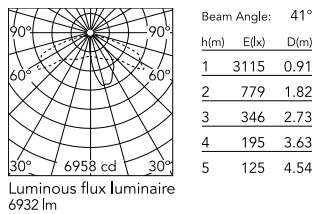

Physical

Colour	Anthracite
Orientation	Fixed
Net weight (kg)	13.8
Package height (mm)	825
Package width (mm)	380
Package length (mm)	185
Package volume (m ³)	0.06
IP internal	65

Download

Mounting instructions [↓ ZIP](#)

Photometric Files

LDT / IES [↓ ZIP](#)

Technical Drawings

2D [↓ ZIP](#)

3D [↓ ZIP](#)

Schematic light drawing

Photometric

Light distribution	Asymmetric
CCT (K)	4000
CRI>	80
Extreme cut off	No