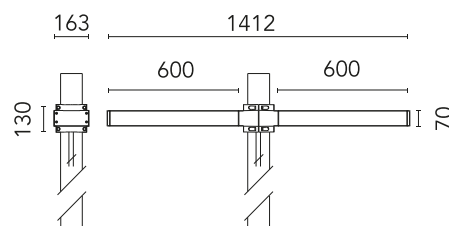

FLOS

FA53901706 Grey

Dooku 600 Double Top Pole Ø76 mm Foot&Cycle Optic

Designed by FLOS Outdoor, 2014

LED source included. Integrated power supply 220-240V ON/OFF and dimmable 1-10V or DALI. Fixing bracket included. Equipped with a 400mm protruding neoprene cable section and IP68 connectors. Double socket for 76mm diameter post. The post must be ordered separately. Smart-City version available upon request.

Physical

Colour	Grey
Orientation	Fixed
Net weight (kg)	13.8
Package height (mm)	825
Package width (mm)	380
Package length (mm)	185
Package volume (m3)	0.06
IP internal	65

Download

[Mounting instructions](#)  ZIP

Ecodesign and Energy Labelling

This product contains a light source of energy efficiency class E

Accessories & Power Supply

REQUIRED
Pole

FA24833

Pole Ø76 mm h 3500 mm(with
Base)

REQUIRED
Pole

FA25033

Pole Ø76 mm h 3500 mm (+500
mm In-ground)

REQUIRED
Pole

FA24933

Pole Ø76 mm h 4500 mm(with
Base)

REQUIRED
Pole

FA25133

Pole Ø76 mm h 4500 mm (+500
mm In-ground)

OPTIONAL
Accessory