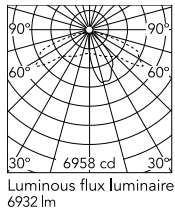

Physical

Colour	Grey
Orientation	Fixed
Net weight (kg)	13.8
Package height (mm)	825
Package width (mm)	380
Package length (mm)	185
Package volume (m3)	0.06
IP internal	65

Download

[Mounting instructions](#)  ZIP

Photometric Files

[LDT / IES](#)  ZIP

Technical Drawings

[2D](#)  ZIP

[3D](#)  ZIP

Schematic light drawing

Photometric

Light distribution	Asymmetric
CCT (K)	4000
CRI>	80
Extreme cut off	No