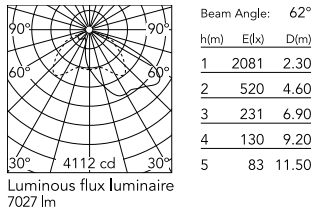

### Physical

Colour	Anthracite
Orientation	Fixed
Net weight (kg)	13.8
Package height (mm)	805
Package width (mm)	175
Package length (mm)	150
Package volume (m <sup>3</sup> )	0.02
IP internal	65

### Photometric Files

[LDT / IES](#)  ZIP

### Technical Drawings

[2D](#)  ZIP

[3D](#)  ZIP

## Schematic light drawing