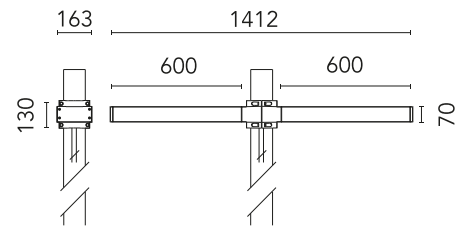

## Dooku 600 Double Top Pole Ø76 mm Asymmetric Optic

Designed by FLOS Outdoor, 2014

LED source included. Integrated power supply 220-240V ON/OFF and dimmable 1-10V or DALI. Fixing bracket included. Equipped with a 400mm protruding neoprene cable section and IP68 connectors. Double socket for 76mm diameter post. The post must be ordered separately. Smart-City version available upon request.

### Main specifications

EAN	8054793684642
Mounting	Pole Top
Environments	Outdoor wet location
Light source type	LED
Light sources included	Yes
LED type	Power LED
Number of lamps	2
Power (W)	67
System power (W)	2X78
Source flux (lm)	18252
Lumen Output (lm)	14054

### Physical

Colour	Anthracite
Orientation	Fixed
Net weight (kg)	13.8
Package height (mm)	805
Package width (mm)	175
Package length (mm)	150
Package volume (m <sup>3</sup> )	0.02
IP internal	65

## Accessories & Power Supply

REQUIRED  
Pole

FA24833

Pole Ø76 mm h 3500 mm(with  
Base)

REQUIRED  
Pole

FA25033

Pole Ø76 mm h 3500 mm (+500  
mm In-ground)

REQUIRED  
Pole