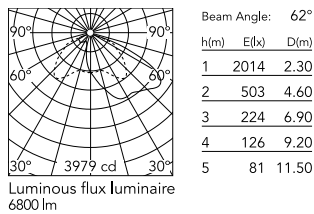

Physical

Colour	Anthracite
Orientation	Fixed
Net weight (kg)	6.85
Package height (mm)	805
Package width (mm)	175
Package length (mm)	150
Package volume (m ³)	0.02
IP internal	65

Download

Mounting instructions [↓ ZIP](#)

Photometric Files

LDT / IES [↓ ZIP](#)

Technical Drawings

2D [↓ ZIP](#)

3D [↓ ZIP](#)

Schematic light drawing

Photometric

Light distribution	Asymmetric
CCT (K)	3000
CRI>	80
Extreme cut off	No