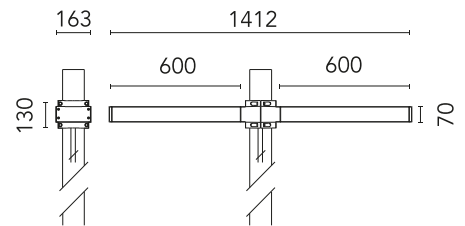

FLOS

FA53916033 Anthracite

Dooku 600 Double Top Pole Ø76 mm Asymmetric Optic

Designed by FLOS Outdoor, 2014

LED source included. Integrated power supply 220-240V ON/OFF and dimmable 1-10V or DALI. Fixing bracket included. Equipped with a 400mm protruding neoprene cable section and IP68 connectors. Double socket for 76mm diameter post. The post must be ordered separately. Smart-City version available upon request.

Physical

Colour	Anthracite
Orientation	Fixed
Net weight (kg)	6.85
Package height (mm)	805
Package width (mm)	175
Package length (mm)	150
Package volume (m ³)	0.02
IP internal	65

Download

Mounting instructions [↓ ZIP](#)

Accessories & Power Supply

REQUIRED
Pole

FA24833

Pole Ø76 mm h 3500 mm(with
Base)

REQUIRED
Pole

FA25033

Pole Ø76 mm h 3500 mm (+500
mm In-ground)

REQUIRED
Pole

FA24933

Pole Ø76 mm h 4500 mm(with
Base)

REQUIRED
Pole

FA25133

Pole Ø76 mm h 4500 mm (+500
mm In-ground)

OPTIONAL
Accessory

F990E00A000

S.P.D. (SURGE PROTECTION
DEVICE)