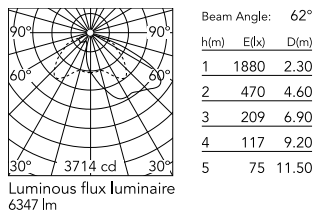

Physical

Colour	Grey
Orientation	Fixed
Net weight (kg)	13.8
Package height (mm)	805
Package width (mm)	175
Package length (mm)	150
Package volume (m ³)	0.02
IP internal	65

Download

[Mounting instructions](#)  ZIP

Photometric Files

[LDT / IES](#)  ZIP

Technical Drawings

[2D](#)  ZIP

[3D](#)  ZIP

Schematic light drawing

Photometric

Light distribution	Asymmetric
CCT (K)	2700
CRI>	80
Extreme cut off	No