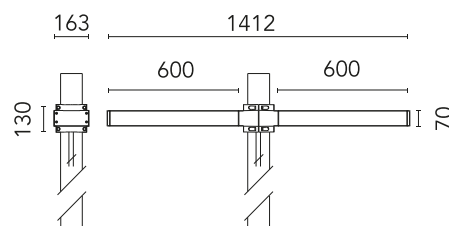

FLOS

FA53914206 Grey

Dooku 600 Double Top Pole Ø76 mm Asymmetric Optic

Designed by FLOS Outdoor, 2014

LED source included. Integrated power supply 220-240V ON/OFF and dimmable 1-10V or DALI. Fixing bracket included. Equipped with a 400mm protruding neoprene cable section and IP68 connectors. Double socket for 76mm diameter post. The post must be ordered separately. Smart-City version available upon request.

Physical

Colour	Grey
Orientation	Fixed
Net weight (kg)	13.8
Package height (mm)	805
Package width (mm)	175
Package length (mm)	150
Package volume (m ³)	0.02
IP internal	65

Download

[Mounting instructions](#)  ZIP

Ecodesign and Energy Labelling

This product contains a light source of energy efficiency class E

Accessories & Power Supply

REQUIRED
Pole

FA24833

Pole Ø76 mm h 3500 mm(with
Base)

REQUIRED
Pole

FA25033

Pole Ø76 mm h 3500 mm (+500
mm In-ground)

REQUIRED
Pole

FA24933

Pole Ø76 mm h 4500 mm(with
Base)

REQUIRED
Pole

FA25133

Pole Ø76 mm h 4500 mm (+500
mm In-ground)

OPTIONAL
Accessory