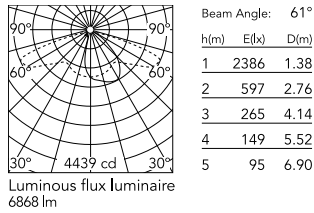

### Physical

Colour	Anthracite
Orientation	Fixed
Net weight (kg)	13.8
Package height (mm)	825
Package width (mm)	380
Package length (mm)	185
Package volume (m <sup>3</sup> )	0.06
IP internal	65

### Photometric Files

[LDT / IES](#)  ZIP

### Technical Drawings

[2D](#)  ZIP

[3D](#)  ZIP

## Schematic light drawing