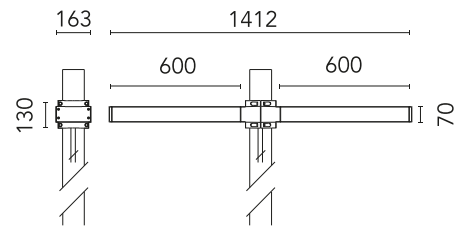

## Dooku 600 Double Top Pole Ø76 mm Asymmetric Optic

Designed by FLOS Outdoor, 2014

LED source included. Integrated power supply 220-240V ON/OFF and dimmable 1-10V or DALI. Fixing bracket included. Equipped with a 400mm protruding neoprene cable section and IP68 connectors. Double socket for 76mm diameter post. The post must be ordered separately. Smart-City version available upon request.

### Main specifications

EAN	8054793679594
Mounting	Pole Top
Environments	Outdoor wet location
Light source type	LED
Light sources included	Yes
LED type	Power LED
Number of lamps	2
Power (W)	67
System power (W)	2X78
Source flux (lm)	18252
Lumen Output (lm)	13736

### Physical

Colour	Anthracite
Orientation	Fixed
Net weight (kg)	13.8
Package height (mm)	825
Package width (mm)	380
Package length (mm)	185
Package volume (m <sup>3</sup> )	0.06
IP internal	65

## Accessories & Power Supply

REQUIRED  
Pole

FA24833

Pole Ø76 mm h 3500 mm(with  
Base)

REQUIRED  
Pole

FA25033

Pole Ø76 mm h 3500 mm (+500  
mm In-ground)

REQUIRED  
Pole