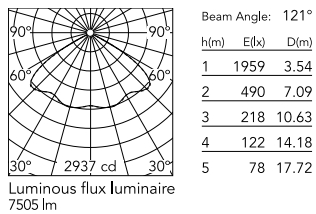

Physical

Colour	Anthracite
Orientation	Fixed
Net weight (kg)	13.8
Package height (mm)	825
Package width (mm)	380
Package length (mm)	185
Package volume (m ³)	0.06
IP internal	65

Download

[Mounting instructions](#)  ZIP

Photometric Files

[LDT / IES](#)  ZIP

Technical Drawings

[2D](#)  ZIP

[3D](#)  ZIP

Schematic light drawing

Photometric

Light distribution	Symmetric
CCT (K)	4000
CRI>	80
Beam angle C0-180 (°)	120
Beam angle C90-270 (°)	120
Extreme cut off	No