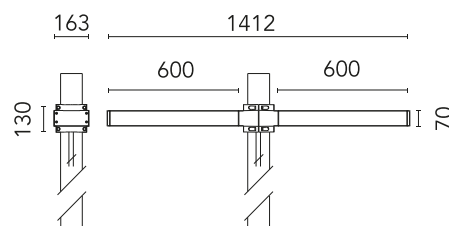

FLOS

FA53902933 Anthracite

Dooku 600 Double Top Pole Ø102 mm Symmetric Optic

Designed by FLOS Outdoor, 2014

LED source included. Integrated power supply 220-240V ON/OFF and dimmable 1-10V or DALI. Fixing bracket included. Equipped with a 400mm protruding neoprene cable section and IP68 connectors. Double socket for 102mm diameter post. The post must be ordered separately. Smart-City version available upon request.

Physical

Colour	Anthracite
Orientation	Fixed
Net weight (kg)	13.8
Package height (mm)	825
Package width (mm)	380
Package length (mm)	185
Package volume (m ³)	0.06
IP internal	65

Download

[Mounting instructions](#)  ZIP

Accessories & Power Supply

REQUIRED
Pole

FA414033

Pole Ø 102 mm h 4000 mm With
Base

REQUIRED
Pole

FA414533

Pole Ø 102 mm h 4000 mm (+500
mm In-ground)

REQUIRED
Pole

FA415033

Pole Ø 102 mm h 5000 mm With
Base

REQUIRED
Pole

FA415533

Pole Ø 102 mm h 5000 mm (+500
mm In-ground)

OPTIONAL
Accessory

FA990E00A000

S.P.D. (SURGE PROTECTION
DEVICE)