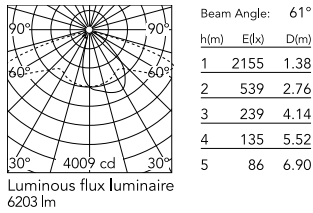

Physical

Colour	Anthracite
Orientation	Fixed
Net weight (kg)	13.8
Package height (mm)	825
Package width (mm)	380
Package length (mm)	185
Package volume (m ³)	0.06
IP internal	65

Download

[Mounting instructions](#)  ZIP

Photometric Files

[LDT / IES](#)  ZIP

Technical Drawings

[2D](#)  ZIP

[3D](#)  ZIP

Schematic light drawing

Photometric

Light distribution	Asymmetric
CCT (K)	2700
CRI>	80
Extreme cut off	No