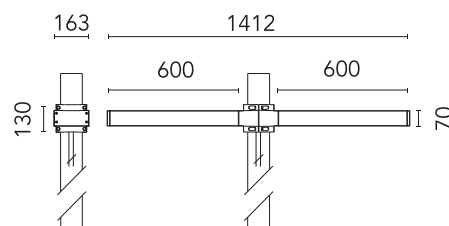

FLOS

FA53912233 Anthracite

Dooku 600 Double Top Pole Ø102 mm Street Optic

Designed by FLOS Outdoor, 2014

LED source included. Integrated power supply 220-240V ON/OFF and dimmable 1-10V or DALI. Fixing bracket included. Equipped with a 400mm protruding neoprene cable section and IP68 connectors. Double socket for 102mm diameter post. The post must be ordered separately. Smart-City version available upon request.

Are you a professional and your project needs consulting and support?

[BOOK AN APPOINTMENT](#)

Main specifications

EAN	8054793683348
Mounting	Pole Top
Environments	Outdoor wet location
Light source type	LED
Light sources included	Yes
LED type	Power LED
Number of lamps	2
Power (W)	67
System power (W)	2X78
Source flux (lm)	16486
Lumen Output (lm)	12406

Physical

Colour	Anthracite
Orientation	Fixed
Net weight (kg)	13.8
Package height (mm)	825
Package width (mm)	380
Package length (mm)	185
Package volume (m ³)	0.06
IP internal	65

Download

[Mounting instructions](#)  ZIP

Pole Ø 102 mm h 4000 mm (+500
mm In-ground)

REQUIRED
Pole

FA415033

Pole Ø 102 mm h 5000 mm With
Base

REQUIRED
Pole

FA415533

Pole Ø 102 mm h 5000 mm (+500
mm In-ground)

OPTIONAL
Accessory