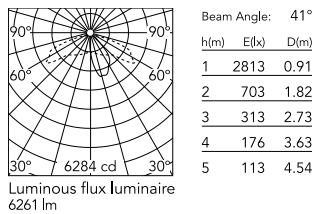

Physical

Colour	Grey
Orientation	Fixed
Net weight (kg)	13.8
Package height (mm)	825
Package width (mm)	380
Package length (mm)	185
Package volume (m ³)	0.06
IP internal	65

Download

[Mounting instructions](#)  ZIP

Photometric Files

[LDT / IES](#)  ZIP

Technical Drawings

[2D](#)  ZIP

[3D](#)  ZIP

Schematic light drawing

Photometric

Light distribution	Asymmetric
CCT (K)	2700
CRI>	80
Extreme cut off	No