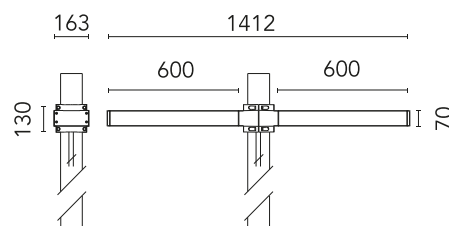

FLOS

FA53912406 Grey

Dooku 600 Double Top Pole Ø102 mm Foot&Cycle Optic

Designed by FLOS Outdoor, 2014

LED source included. Integrated power supply 220-240V ON/OFF and dimmable 1-10V or DALI. Fixing bracket included. Equipped with a 400mm protruding neoprene cable section and IP68 connectors. Double socket for 102mm diameter post. The post must be ordered separately. Smart-City version available upon request.

Are you a professional and your project needs consulting and support?

[BOOK AN APPOINTMENT](#)

Main specifications

EAN	8054793683379
Mounting	Pole Top
Environments	Outdoor wet location
Light source type	LED
Light sources included	Yes
LED type	Power LED
Number of lamps	2
Power (W)	67
System power (W)	2X78
Source flux (lm)	16486
Lumen Output (lm)	12522

Physical

Colour	Grey
Orientation	Fixed
Net weight (kg)	13.8
Package height (mm)	825
Package width (mm)	380
Package length (mm)	185
Package volume (m ³)	0.06
IP internal	65

Download

[Mounting instructions](#)  ZIP

Pole Ø 102 mm h 4000 mm (+500
mm In-ground)

REQUIRED
Pole

FA415033

Pole Ø 102 mm h 5000 mm With
Base

REQUIRED
Pole

FA415533

Pole Ø 102 mm h 5000 mm (+500
mm In-ground)

OPTIONAL
Accessory