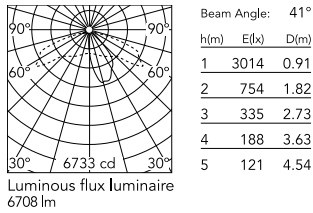

Physical

Colour	Grey
Orientation	Fixed
Net weight (kg)	13.8
Package height (mm)	825
Package width (mm)	380
Package length (mm)	185
Package volume (m ³)	0.06
IP internal	65

Download

Mounting instructions [↓ ZIP](#)

Photometric Files

LDT / IES [↓ ZIP](#)

Technical Drawings

2D [↓ ZIP](#)

3D [↓ ZIP](#)

Schematic light drawing

Photometric

Light distribution	Asymmetric
CCT (K)	3000
CRI>	80
Extreme cut off	No