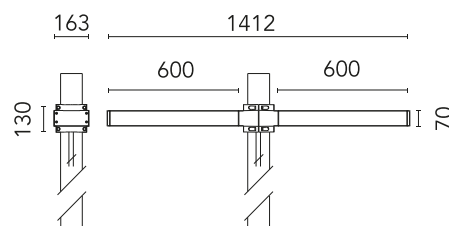

FLOS

FA53903606 Grey

Dooku 600 Double Top Pole Ø102 mm Foot&Cycle Optic

Designed by FLOS Outdoor, 2014

LED source included. Integrated power supply 220-240V ON/OFF and dimmable 1-10V or DALI. Fixing bracket included. Equipped with a 400mm protruding neoprene cable section and IP68 connectors. Double socket for 102mm diameter post. The post must be ordered separately. Smart-City version available upon request.

Are you a professional and your project needs consulting and support?

[BOOK AN APPOINTMENT](#)

Main specifications

EAN	8054793681009
Mounting	Pole Top
Environments	Outdoor wet location
Light source type	LED
Light sources included	Yes
LED type	Power LED
Number of lamps	2
Power (W)	67
System power (W)	2X78
Source flux (lm)	17664
Lumen Output (lm)	13416

Physical

Colour	Grey
Orientation	Fixed
Net weight (kg)	13.8
Package height (mm)	825
Package width (mm)	380
Package length (mm)	185
Package volume (m ³)	0.06
IP internal	65

Download

Mounting instructions [↓ ZIP](#)

Pole Ø 102 mm h 4000 mm (+500
mm In-ground)

REQUIRED
Pole

FA415033

Pole Ø 102 mm h 5000 mm With
Base

REQUIRED
Pole

FA415533

Pole Ø 102 mm h 5000 mm (+500
mm In-ground)

OPTIONAL
Accessory