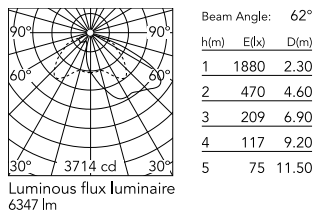

Physical

Colour	Anthracite
Orientation	Fixed
Net weight (kg)	13.8
Package height (mm)	825
Package width (mm)	380
Package length (mm)	185
Package volume (m ³)	0.06
IP internal	65

Download

[Mounting instructions](#)  ZIP

Photometric Files

[LDT / IES](#)  ZIP

Technical Drawings

[2D](#)  ZIP

[3D](#)  ZIP

Schematic light drawing

Photometric

Light distribution	Asymmetric
CCT (K)	2700
CRI>	80
Extreme cut off	No