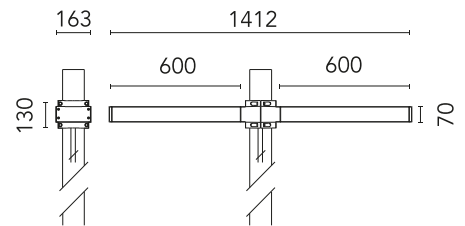

FLOS

FA53914633 Anthracite

Dooku 600 Double Top Pole Ø102 mm Asymmetric Optic

Designed by FLOS Outdoor, 2014

LED source included. Integrated power supply 220-240V ON/OFF and dimmable 1-10V or DALI. Fixing bracket included. Equipped with a 400mm protruding neoprene cable section and IP68 connectors. Double socket for 102mm diameter post. The post must be ordered separately. Smart-City version available upon request.

Are you a professional and your project needs consulting and support?

[BOOK AN APPOINTMENT](#)

Main specifications

EAN	8054793683782
Mounting	Pole Top
Environments	Outdoor wet location
Light source type	LED
Light sources included	Yes
LED type	Power LED
Number of lamps	2
Power (W)	67
System power (W)	2X78
Source flux (lm)	16486
Lumen Output (lm)	12694

Physical

Colour	Anthracite
Orientation	Fixed
Net weight (kg)	13.8
Package height (mm)	825
Package width (mm)	380
Package length (mm)	185
Package volume (m ³)	0.06
IP internal	65

Download

[Mounting instructions](#)  ZIP

Pole Ø 102 mm h 4000 mm (+500
mm In-ground)

REQUIRED
Pole

FA415033

Pole Ø 102 mm h 5000 mm With
Base

REQUIRED
Pole

FA415533

Pole Ø 102 mm h 5000 mm (+500
mm In-ground)

OPTIONAL
Accessory