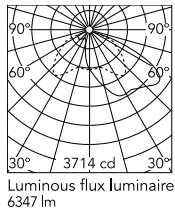

Physical

Colour	Grey
Orientation	Fixed
Net weight (kg)	13.8
Package height (mm)	825
Package width (mm)	380
Package length (mm)	185
Package volume (m ³)	0.06
IP internal	65

Download

[Mounting instructions](#)  ZIP

Photometric Files

[LDT / IES](#)  ZIP

Technical Drawings

[2D](#)  ZIP

[3D](#)  ZIP

Schematic light drawing

Photometric

Light distribution	Asymmetric
CCT (K)	2700
CRI>	80
Extreme cut off	No