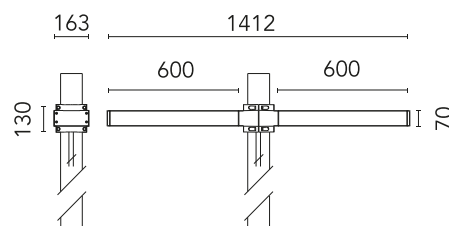

FLOS

FA53914606 Grey

Dooku 600 Double Top Pole Ø102 mm Asymmetric Optic

Designed by FLOS Outdoor, 2014

LED source included. Integrated power supply 220-240V ON/OFF and dimmable 1-10V or DALI. Fixing bracket included. Equipped with a 400mm protruding neoprene cable section and IP68 connectors. Double socket for 102mm diameter post. The post must be ordered separately. Smart-City version available upon request.

Are you a professional and your project needs consulting and support?

[BOOK AN APPOINTMENT](#)

Main specifications

EAN	8054793683775
Mounting	Pole Top
Environments	Outdoor wet location
Light source type	LED
Light sources included	Yes
LED type	Power LED
Number of lamps	2
Power (W)	67
System power (W)	2X78
Source flux (lm)	16486
Lumen Output (lm)	12694

Physical

Colour	Grey
Orientation	Fixed
Net weight (kg)	13.8
Package height (mm)	825
Package width (mm)	380
Package length (mm)	185
Package volume (m ³)	0.06
IP internal	65

Download

[Mounting instructions](#)  ZIP

Pole Ø 102 mm h 4000 mm (+500
mm In-ground)

REQUIRED
Pole

FA415033

Pole Ø 102 mm h 5000 mm With
Base

REQUIRED
Pole

FA415533

Pole Ø 102 mm h 5000 mm (+500
mm In-ground)

OPTIONAL
Accessory