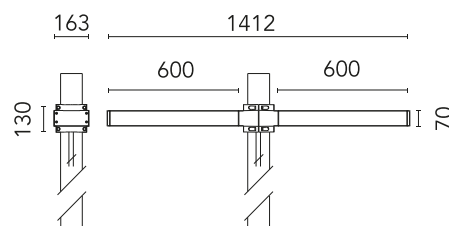

FLOS

FA53903333 Anthracite

Dooku 600 Double Top Pole Ø102 mm Asymmetric Optic

Designed by FLOS Outdoor, 2014

LED source included. Integrated power supply 220-240V ON/OFF and dimmable 1-10V or DALI. Fixing bracket included. Equipped with a 400mm protruding neoprene cable section and IP68 connectors. Double socket for 102mm diameter post. The post must be ordered separately. Smart-City version available upon request.

Are you a professional and your project needs consulting and support?

[BOOK AN APPOINTMENT](#)

Main specifications

EAN	8054793680880
Mounting	Pole Top
Environments	Outdoor wet location
Light source type	LED
Light sources included	Yes
LED type	Power LED
Number of lamps	2
Power (W)	67
System power (W)	2X78
Source flux (lm)	17664
Lumen Output (lm)	13292

Physical

Colour	Anthracite
Orientation	Fixed
Net weight (kg)	13.8
Package height (mm)	825
Package width (mm)	380
Package length (mm)	185
Package volume (m ³)	0.06
IP internal	65

Download

[Mounting instructions](#)  ZIP

Pole Ø 102 mm h 4000 mm (+500
mm In-ground)

REQUIRED
Pole

FA415033

Pole Ø 102 mm h 5000 mm With
Base

REQUIRED
Pole

FA415533

Pole Ø 102 mm h 5000 mm (+500
mm In-ground)

OPTIONAL
Accessory