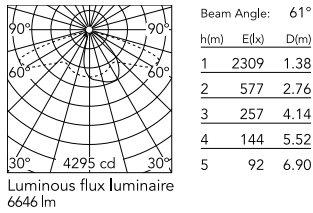

Physical

Colour	Anthracite
Orientation	Fixed
Net weight (kg)	13.8
Package height (mm)	825
Package width (mm)	380
Package length (mm)	185
Package volume (m ³)	0.06
IP internal	65

Download

[Mounting instructions](#)  ZIP

Photometric Files

[LDT / IES](#)  ZIP

Technical Drawings

[2D](#)  ZIP

[3D](#)  ZIP

Schematic light drawing

Photometric

Light distribution	Asymmetric
CCT (K)	3000
CRI>	80
Extreme cut off	No