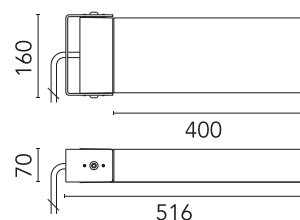

Main specifications

EAN	8054793682341
Mounting	Wall
Environments	Outdoor wet location
Light source type	LED
Light sources included	Yes
LED type	Power LED
Number of lamps	1
Power (W)	34
System power (W)	39
Source flux (lm)	4563
Lumen Output (lm)	3752

Physical

Colour	Grey
Orientation	Adjustable
Longitudinal tilting (°)	90
Net weight (kg)	5.1
Package height (mm)	140
Package width (mm)	535
Package length (mm)	200
Package volume (m3)	0.01
IP internal	65

Download

[Mounting instructions](#) ZIP

Photometric Files

[LDT / IES](#) ZIP

Technical Drawings

[2D](#) ZIP

[3D](#) ZIP