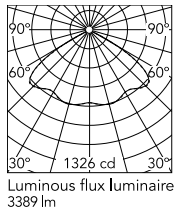

Physical

Colour	Anthracite
Orientation	Fixed
Net weight (kg)	5.28
Package height (mm)	605
Package width (mm)	175
Package length (mm)	150
Package volume (m ³)	0.02
IP internal	65

Download

[Mounting instructions](#) ZIP

Photometric Files

[LDT / IES](#) ZIP

Technical Drawings

[2D](#) ZIP

[3D](#) ZIP

Schematic light drawing

Photometric

Light distribution	Symmetric
CCT (K)	2700
CRI>	80
Beam angle C0-180 (°)	120
Beam angle C90-270 (°)	120
Extreme cut off	No