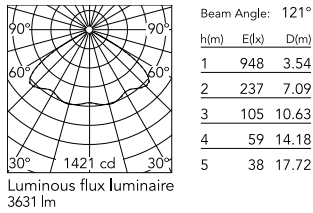

Physical

Colour	Anthracite
Orientation	Fixed
Net weight (kg)	5.28
Package height (mm)	605
Package width (mm)	175
Package length (mm)	150
Package volume (m3)	0.02
IP internal	65

Download

[Mounting instructions](#)  ZIP

Photometric Files

[LDT / IES](#)  ZIP

Technical Drawings

[2D](#)  ZIP

[3D](#)  ZIP

Schematic light drawing

Photometric

Light distribution	Symmetric
CCT (K)	3000
CRI>	80
Beam angle C0-180 (°)	120
Beam angle C90-270 (°)	120
Extreme cut off	No