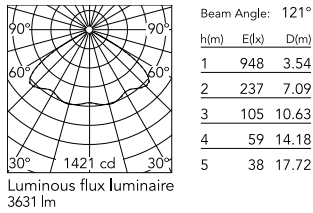

Physical

Colour	Grey
Orientation	Fixed
Net weight (kg)	5.28
Package height (mm)	605
Package width (mm)	175
Package length (mm)	150
Package volume (m3)	0.02
IP internal	65

Download

[Mounting instructions](#)  ZIP

Photometric Files

[LDT / IES](#)  ZIP

Technical Drawings

[2D](#)  ZIP

[3D](#)  ZIP

Schematic light drawing

Photometric

Light distribution	Symmetric
CCT (K)	3000
CRI>	80
Beam angle C0-180 (°)	120
Beam angle C90-270 (°)	120
Extreme cut off	No