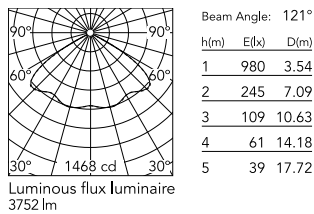

Schematic light drawing

Photometric

Light distribution	Symmetric
CCT (K)	4000
CRI>	80
Beam angle C0-180 (°)	120
Beam angle C90-270 (°)	120
Extreme cut off	No

Electrical

Insulation class	I
Frequency (Hz)	50/60
Main voltage (Vac)	220-240
Power supply	Integrated
Dimmable	No
Power supply type	Non Dimmable
Dimming interface	Not Dimmable
Emergency	No