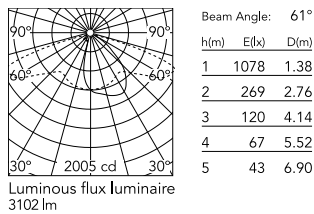

Physical

Colour	Grey
Orientation	Fixed
Net weight (kg)	5.28
Package height (mm)	605
Package width (mm)	175
Package length (mm)	150
Package volume (m ³)	0.02
IP internal	65

Download

[Mounting instructions](#)  ZIP

Photometric Files

[LDT / IES](#)  ZIP

Technical Drawings

[2D](#)  ZIP

[3D](#)  ZIP

Schematic light drawing

Photometric

Light distribution	Asymmetric
CCT (K)	2700
CRI>	80
Extreme cut off	No