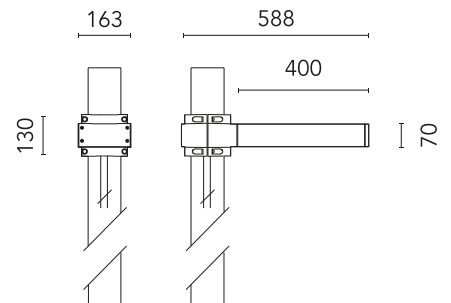

LED source included. Integrated power supply 220-240V ON/OFF and dimmable 1-10V or DALI. Fixing bracket included. Equipped with a 400mm protruding neoprene cable section and IP68 connectors. Single socket for 76mm diameter post. The post must be ordered separately. Smart-City version available upon request.

Are you a professional and your project needs consulting and support?

[BOOK AN APPOINTMENT](#)