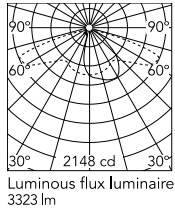

Physical

Colour	Anthracite
Orientation	Fixed
Net weight (kg)	5.28
Package height (mm)	605
Package width (mm)	175
Package length (mm)	150
Package volume (m3)	0.02
IP internal	65

Download

[Mounting instructions](#)  ZIP

Photometric Files

[LDT / IES](#)  ZIP

Technical Drawings

[2D](#)  ZIP

[3D](#)  ZIP

Schematic light drawing

Photometric

Light distribution	Asymmetric
CCT (K)	3000
CRI>	80
Extreme cut off	No