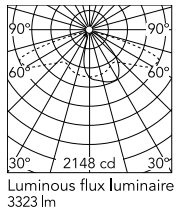

Physical

Colour	Grey
Orientation	Fixed
Net weight (kg)	5.28
Package height (mm)	605
Package width (mm)	175
Package length (mm)	150
Package volume (m ³)	0.02
IP internal	65

Download

[Mounting instructions](#)  ZIP

Photometric Files

[LDT / IES](#)  ZIP

Technical Drawings

[2D](#)  ZIP

[3D](#)  ZIP

Schematic light drawing

Photometric

Light distribution	Asymmetric
CCT (K)	3000
CRI>	80
Extreme cut off	No