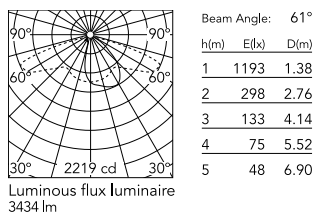

Physical

Colour	Anthracite
Orientation	Fixed
Net weight (kg)	5.28
Package height (mm)	605
Package width (mm)	175
Package length (mm)	150
Package volume (m ³)	0.02
IP internal	65

Download

[Mounting instructions](#)  ZIP

Photometric Files

[LDT / IES](#)  ZIP

Technical Drawings

[2D](#)  ZIP

[3D](#)  ZIP

Schematic light drawing

Photometric

Light distribution	Asymmetric
CCT (K)	4000
CRI>	80
Extreme cut off	No