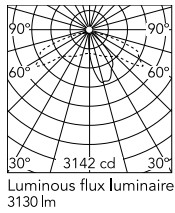

Physical

Colour	Anthracite
Orientation	Fixed
Net weight (kg)	5.28
Package height (mm)	605
Package width (mm)	175
Package length (mm)	150
Package volume (m3)	0.02
IP internal	65

Download

[Mounting instructions](#)  ZIP

Photometric Files

[LDT / IES](#)  ZIP

Technical Drawings

[2D](#)  ZIP

[3D](#)  ZIP

Schematic light drawing

Photometric

Light distribution	Asymmetric
CCT (K)	2700
CRI>	80
Extreme cut off	No