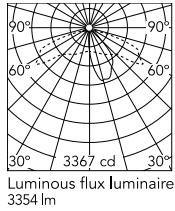

Physical

Colour	Anthracite
Orientation	Fixed
Net weight (kg)	5.28
Package height (mm)	605
Package width (mm)	175
Package length (mm)	150
Package volume (m3)	0.02
IP internal	65

Download

[Mounting instructions](#)  ZIP

Photometric Files

[LDT / IES](#)  ZIP

Technical Drawings

[2D](#)  ZIP

[3D](#)  ZIP

Schematic light drawing

Photometric

Light distribution	Asymmetric
CCT (K)	3000
CRI>	80
Extreme cut off	No