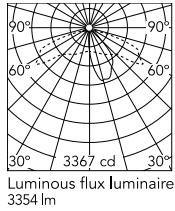

Physical

Colour	Grey
Orientation	Fixed
Net weight (kg)	5.28
Package height (mm)	605
Package width (mm)	175
Package length (mm)	150
Package volume (m3)	0.02
IP internal	65

Download

[Mounting instructions](#)  ZIP

Photometric Files

[LDT / IES](#)  ZIP

Technical Drawings

[2D](#)  ZIP

[3D](#)  ZIP

Schematic light drawing

Photometric

Light distribution	Asymmetric
CCT (K)	3000
CRI>	80
Extreme cut off	No