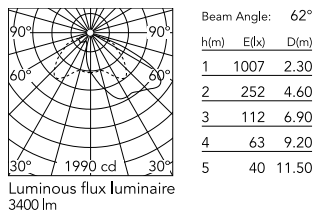

Physical

Colour	Anthracite
Orientation	Fixed
Net weight (kg)	5.28
Package height (mm)	605
Package width (mm)	175
Package length (mm)	150
Package volume (m3)	0.02
IP internal	65

Download

[Mounting instructions](#)  ZIP

Photometric Files

[LDT / IES](#)  ZIP

Technical Drawings

[2D](#)  ZIP

[3D](#)  ZIP

Schematic light drawing

Photometric

Lighting type	Direct
Light distribution	Asymmetric
CCT (K)	3000
CRI>	80
Extreme cut off	No