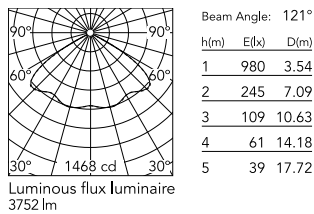

Physical

Colour	Anthracite
Orientation	Fixed
Net weight (kg)	13.8
Package height (mm)	655
Package width (mm)	395
Package length (mm)	190
Package volume (m ³)	0.05
IP internal	65

Download

[Mounting instructions](#)  ZIP

Photometric Files

[LDT / IES](#)  ZIP

Technical Drawings

[2D](#)  ZIP

[3D](#)  ZIP

Schematic light drawing

Photometric

Light distribution	Symmetric
CCT (K)	4000
CRI>	80
Beam angle C0-180 (°)	120
Beam angle C90-270 (°)	120
Extreme cut off	No