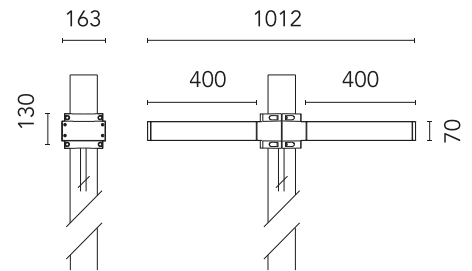

Main specifications

EAN	8054793682709
Mounting	Pole Top
Environments	Outdoor wet location
Light source type	LED
Light sources included	Yes
LED type	Power LED
Number of lamps	2
Power (W)	34
System power (W)	2X39
Source flux (lm)	8244
Lumen Output (lm)	6204

Physical

Colour	Anthracite
Orientation	Fixed
Net weight (kg)	13.8
Package height (mm)	655
Package width (mm)	395
Package length (mm)	190
Package volume (m³)	0.05
IP internal	65

Download

[Mounting instructions](#) ZIP

Photometric Files

[LDT / IES](#) ZIP

Technical Drawings

[2D](#) ZIP

[3D](#) ZIP