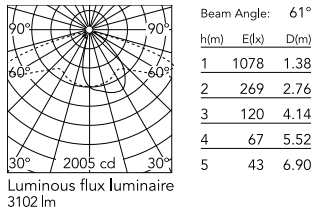

Physical

Colour	Anthracite
Orientation	Fixed
Net weight (kg)	13.8
Package height (mm)	655
Package width (mm)	395
Package length (mm)	190
Package volume (m ³)	0.05
IP internal	65

Download

[Mounting instructions](#)  ZIP

Photometric Files

[LDT / IES](#)  ZIP

Technical Drawings

[2D](#)  ZIP

[3D](#)  ZIP

Schematic light drawing

Photometric

Light distribution	Asymmetric
CCT (K)	2700
CRI>	80
Extreme cut off	No