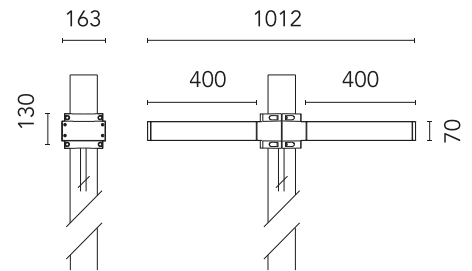

## Dooku 400 Double Top Pole Ø76 mm Street Optic

Designed by FLOS Outdoor, 2014

LED source included. Integrated power supply 220-240V ON/OFF and dimmable 1-10V or DALI. Fixing bracket included. Equipped with a 400mm protruding neoprene cable section and IP68 connectors. Double socket for 76mm diameter post. The post must be ordered separately. Smart-City version available upon request.

### Main specifications

EAN	8054793681665
Mounting	Pole Top
Environments	Outdoor wet location
Light source type	LED
Light sources included	Yes
LED type	Power LED
Number of lamps	2
Power (W)	34
System power (W)	2X39
Source flux (lm)	8832
Lumen Output (lm)	6646

### Physical

Colour	Anthracite
Orientation	Fixed
Net weight (kg)	13.8
Package height (mm)	655
Package width (mm)	395
Package length (mm)	190
Package volume (m <sup>3</sup> )	0.05
IP internal	65

## Accessories & Power Supply

REQUIRED  
Pole

FA24833

Pole Ø76 mm h 3500 mm(with  
Base)

REQUIRED  
Pole

FA25033

Pole Ø76 mm h 3500 mm (+500  
mm In-ground)

REQUIRED  
Pole