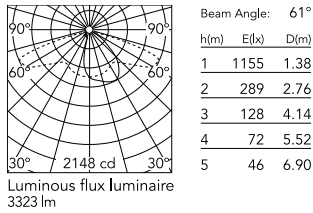

### Physical

Colour	Anthracite
Orientation	Fixed
Net weight (kg)	13.8
Package height (mm)	655
Package width (mm)	395
Package length (mm)	190
Package volume (m <sup>3</sup> )	0.05
IP internal	65

### Photometric Files

[LDT / IES](#)  ZIP

### Technical Drawings

[2D](#)  ZIP

[3D](#)  ZIP

## Schematic light drawing