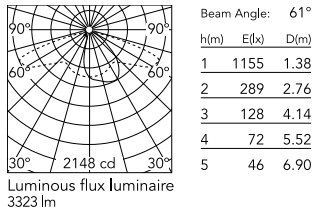

Physical

Colour	Grey
Orientation	Fixed
Net weight (kg)	13.8
Package height (mm)	655
Package width (mm)	395
Package length (mm)	190
Package volume (m ³)	0.05
IP internal	65

Download

[Mounting instructions](#)  ZIP

Photometric Files

[LDT / IES](#)  ZIP

Technical Drawings

[2D](#)  ZIP

[3D](#)  ZIP

Schematic light drawing

Photometric

Lighting type	Direct
Light distribution	Asymmetric
CCT (K)	3000
CRI>	80
Extreme cut off	No