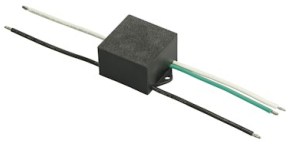

FLOS

FA53905106 Grey

Dooku 400 Double Top Pole Ø76 mm Street Optic

Designed by FLOS Outdoor, 2014

LED source included. Integrated power supply 220-240V ON/OFF and dimmable 1-10V or DALI. Fixing bracket included. Equipped with a 400mm protruding neoprene cable section and IP68 connectors. Double socket for 76mm diameter post. The post must be ordered separately. Smart-City version available upon request.

Accessories & Power Supply

REQUIRED
Pole

FA24806

Pole Ø76 mm h 3500 mm(with
Base)

REQUIRED
Pole

FA25006

Pole Ø76 mm h 3500 mm (+500
mm In-ground)

REQUIRED
Pole

FA24906

Pole Ø76 mm h 4500 mm(with
Base)

REQUIRED
Pole

FA25106

Pole Ø76 mm h 4500 mm (+500
mm In-ground)

OPTIONAL
Accessory

FA990E00A000

S.P.D. (SURGE PROTECTION
DEVICE)

OPTIONAL
Accessory

FA116

Base Plate and Fixing Bolts for
Pole Ø 102 mm h 4000/5000 mm
with Base