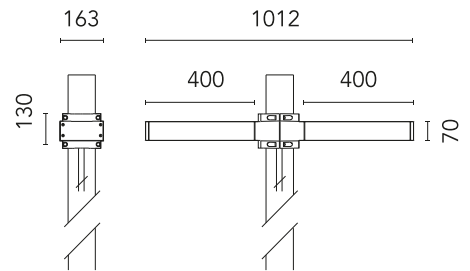

Main specifications

EAN	8054793681610
Mounting	Pole Top
Environments	Outdoor wet location
Light source type	LED
Light sources included	Yes
LED type	Power LED
Number of lamps	2
Power (W)	34
System power (W)	2X39
Source flux (lm)	8832
Lumen Output (lm)	6646

Physical

Colour	Grey
Orientation	Fixed
Net weight (kg)	13.8
Package height (mm)	655
Package width (mm)	395
Package length (mm)	190
Package volume (m³)	0.05
IP internal	65

Download

[Mounting instructions](#) ZIP

Photometric Files

[LDT / IES](#) ZIP

Technical Drawings

[2D](#) ZIP

[3D](#) ZIP