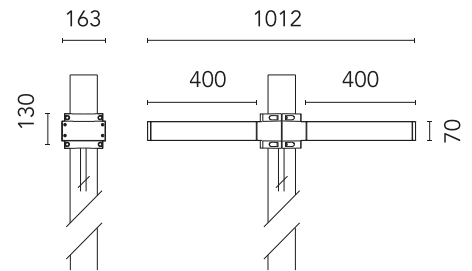

Main specifications

EAN	8054793681597
Mounting	Pole Top
Environments	Outdoor wet location
Light source type	LED
Light sources included	Yes
LED type	Power LED
Number of lamps	2
Power (W)	34
System power (W)	2X39
Source flux (lm)	9126
Lumen Output (lm)	6868

Physical

Colour	Anthracite
Orientation	Fixed
Net weight (kg)	13.8
Package height (mm)	655
Package width (mm)	395
Package length (mm)	190
Package volume (m³)	0.05
IP internal	65

Download

[Mounting instructions](#) ZIP

Photometric Files

[LDT / IES](#) ZIP

Technical Drawings

[2D](#) ZIP

[3D](#) ZIP