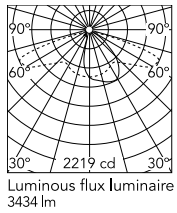

Physical

Colour	Anthracite
Orientation	Fixed
Net weight (kg)	13.8
Package height (mm)	655
Package width (mm)	395
Package length (mm)	190
Package volume (m ³)	0.05
IP internal	65

Download

[Mounting instructions](#)  ZIP

Photometric Files

[LDT / IES](#)  ZIP

Technical Drawings

[2D](#)  ZIP

[3D](#)  ZIP

Schematic light drawing

Photometric

Lighting type	Direct
Light distribution	Asymmetric
CCT (K)	4000
CRI>	80
Extreme cut off	No